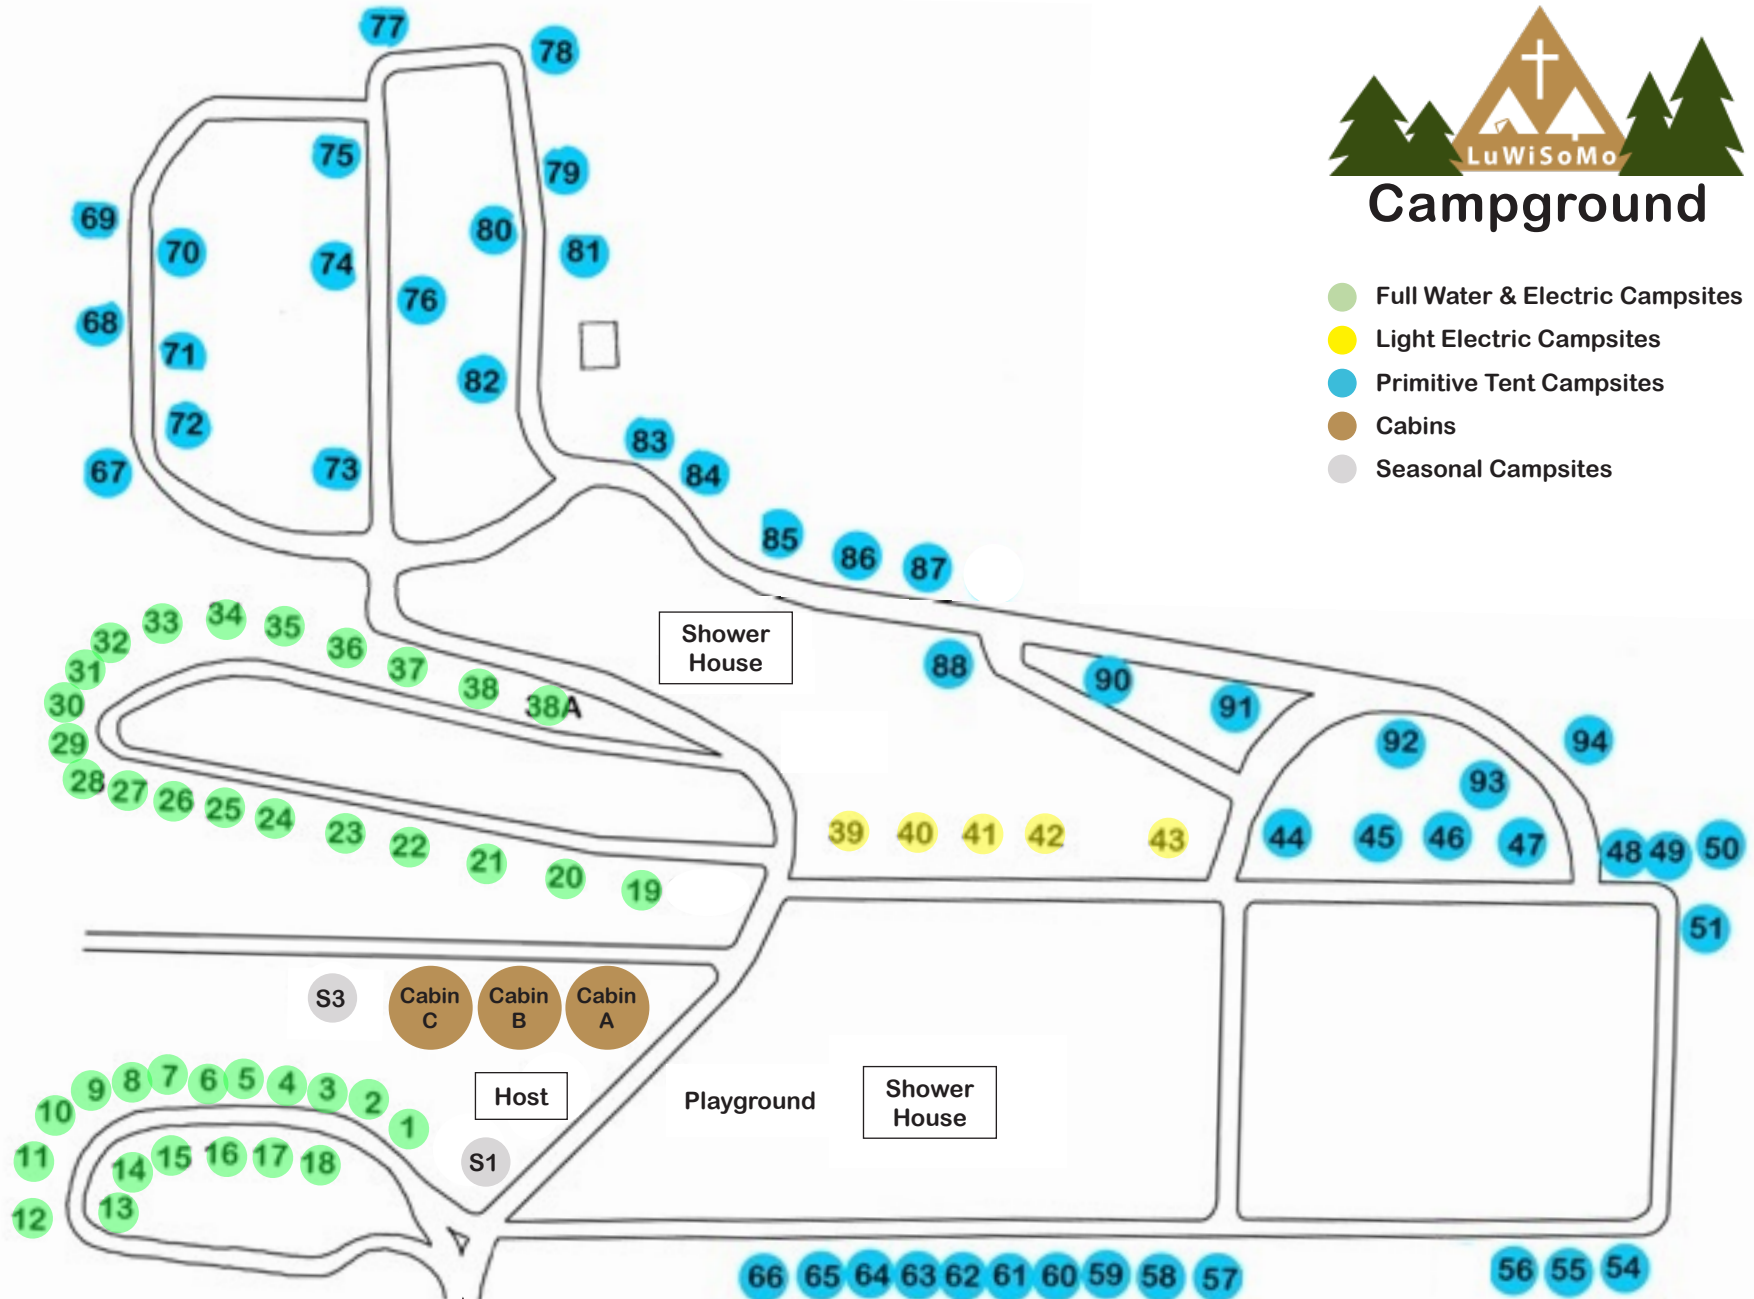

Campground

- Full Water & Electric Campsites
- Light Electric Campsites
- Primitive Tent Campsites
- Cabins
- Seasonal Campsites

Campground Entrance

W5202 Aspen Road, Wild Rose, WI 54984