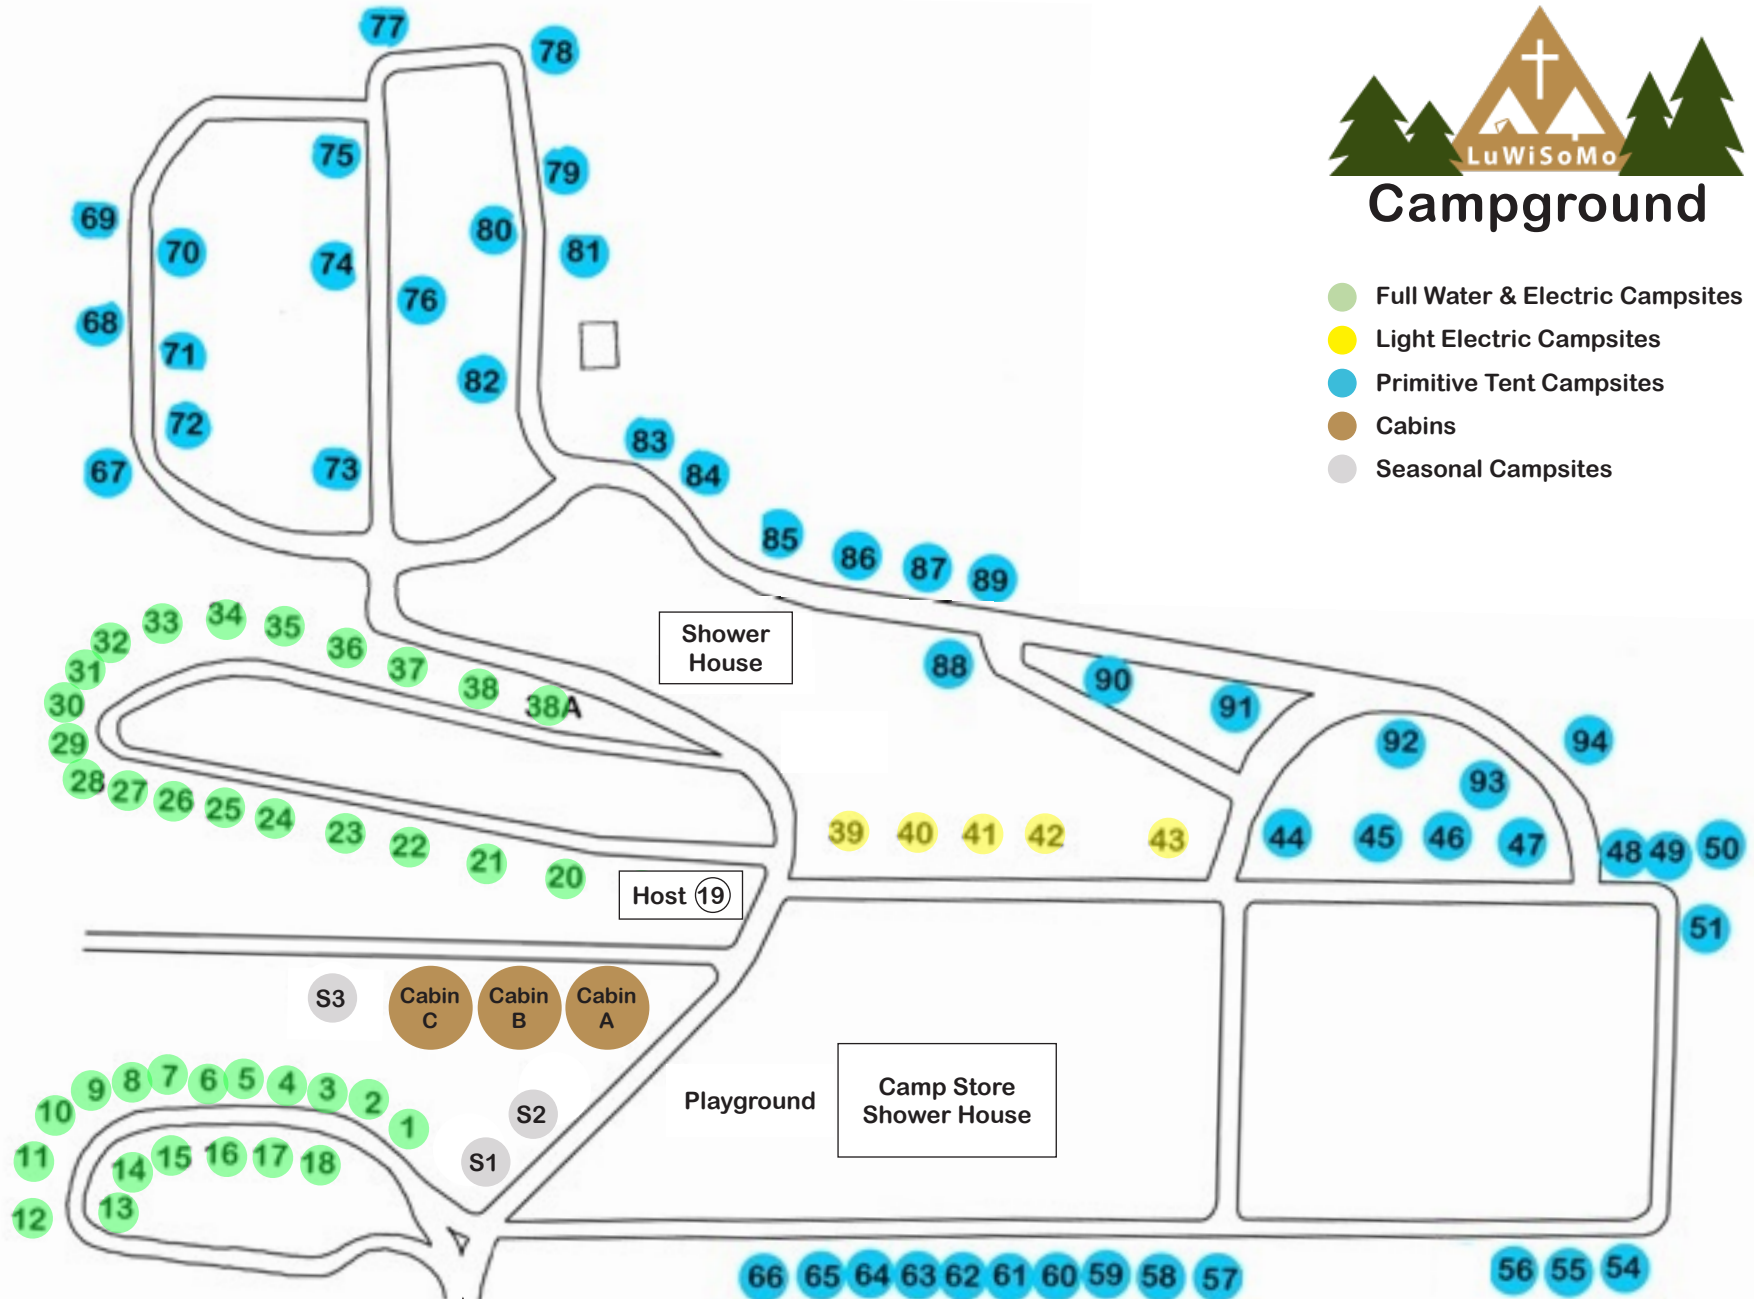

Campground

- Full Water & Electric Campsites
- Light Electric Campsites
- Primitive Tent Campsites
- Cabins
- Seasonal Campsites

Campground Entrance
W5202 Aspen Road, Wild Rose, WI 54984